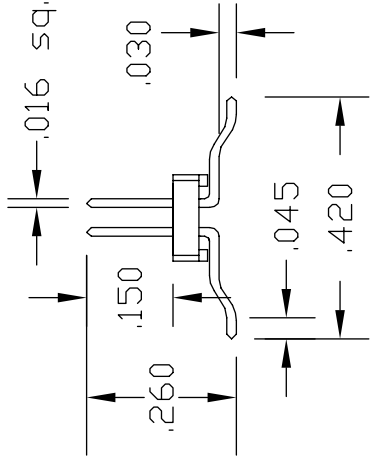

PA-SOF-D420