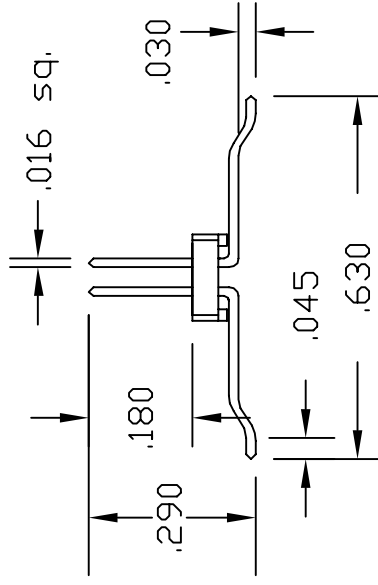

PA-SOF-D630