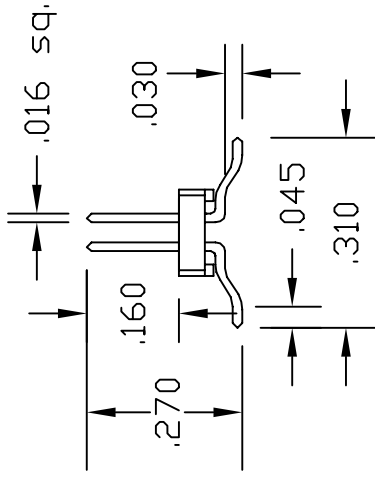

PA-SOF-D310