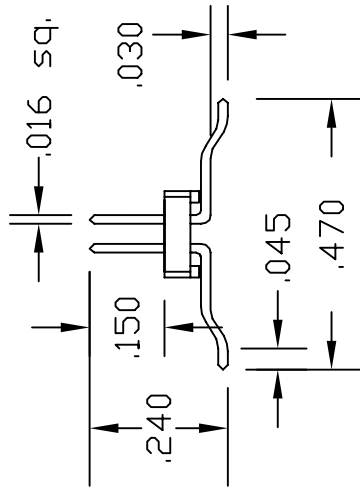

PA-SOF-D470