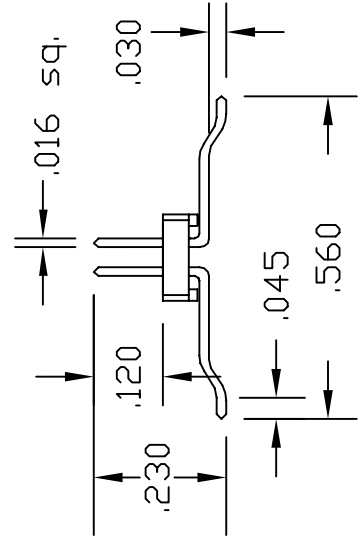

PA-SOF-D250

PA-SOF-D310

PA-SOF-D420

PA-SOF-D470

PA-SOF-D560

PA-SOF-D630

Adapters-Plus Inc.

P.O. BOX 900
 Tracy, Ca 95378
 ph.209-839-0200
 fax.209-839-0235
 email:sales@adapt-plus.com

SO PLUG DIMENSIONS

Size: A	Scale: 1 : 1	Filename: PLUG_DIM.DWG
Rev: A	Drawn By: RM	Date: 9/12/00